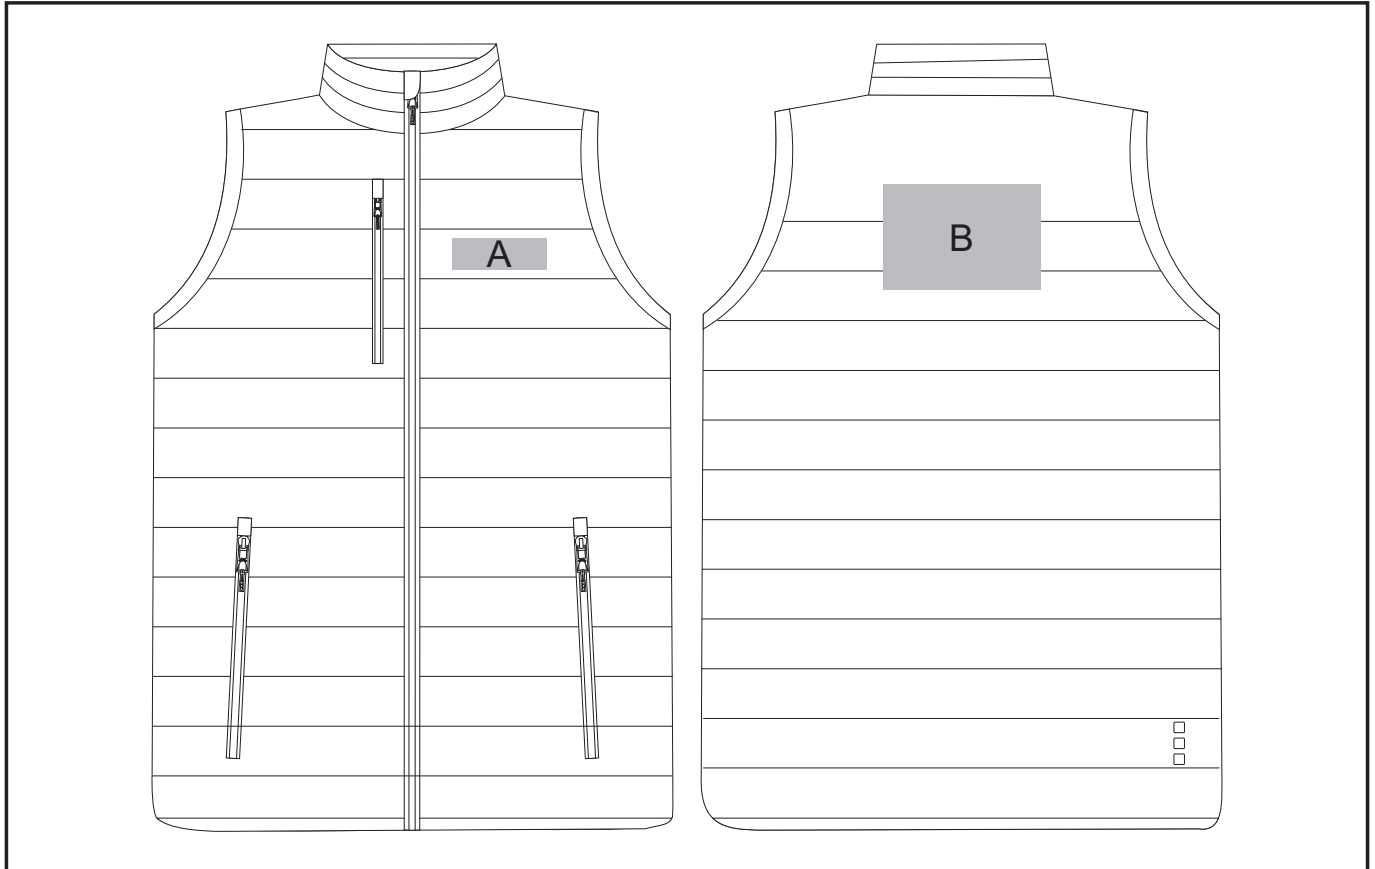

ELE-7410

Mens Scotia Bodywarmer

Need to know:

- Includes 1-Position Embroidery (setup fee applies)
- **EMB/DTC inclusive parameters:** Left/Right Chest or Back = 100mm x 100mm
- **NB:** Inclusive Branding is **NOT** applicable to Items marked as Reduced to Clear.
- Cannot guarantee a 100% straight branding on any clothing item with check or stripe detail.
- The panels on the garment are inconsistent from Small to XL.
- The logo will be branded in the closest left / right chest and back panel, to the standard left / right chest and back position.

Branding Options:

Position A

1. Embroidery (EMB) - 9 colours
Size: 90mm wide x 30mm high

Position B

1. Embroidery (EMB) - 9 colours
Size: 150mm wide x 100mm high